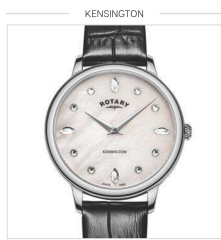

LS05170/41 £149

Case Size 35mm | Water Resistance 50m | Glass Sapphire