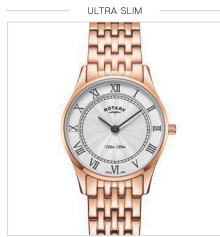

LADIES BRACELETS
ROSE GOLD PVD

LB00767/02 £99

Case Size 29mm | Water Resistance 30m | Glass Mineral

LB05016/02 £109

Case Size 23.5mm | Water Resistance 70m | Glass Mineral

LB05374/41 £159

Case Size 25mm | Water Resistance 50m | Glass Sapphire

LB05096/05/D £239

Case Size 32mm | Water Resistance 50m | Glass Sapphire

LB00901/70/D £169

Case Size 22.8mm | Water Resistance 50m | Glass Sapphire

LB05379/41 £199

Case Size 29mm | Water Resistance 50m | Glass Sapphire

LB08304/01 £199

Case Size 27mm | Water Resistance 30m | Glass Sapphire

LB05279/41 £209

Case Size 29mm | Water Resistance 50m | Glass Sapphire

LB05304/41/D £209

Case Size 27mm | Water Resistance 50m | Glass Sapphire

LB05096/02/D £229

Case Size 28mm | Water Resistance 50m | Glass Sapphire

LADIES BRACELETS
ROSE GOLD PVD

GENTS' BRACELETS | GENTS' STRAPS | LADIES' BRACELETS | LADIES' STRAPS | POCHETS AND GOLD

LADIES STRAPS
STAINLESS STEEL