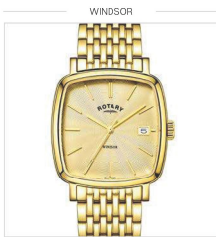

GB05303/09 £179

Case Size 37mm | Water Resistance 50m | Glass Sapphire

GB05343/02 £179

Case Size 38mm | Water Resistance 50m | Glass Mineral

GB05328/01 £189

Case Size 40mm | Water Resistance 50m | Glass Sapphire

GB05283/01 £199

Case Size 28.5mm | Water Resistance 50m | Glass Sapphire

GB05308/03 £199

Case Size 33x32mm | Water Resistance 70m | Glass Mineral

GB08303/01 £199

Case Size 38mm | Water Resistance 30m | Glass Sapphire