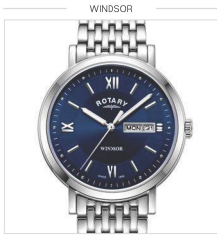

GB05300/66 £159

Case Size 37mm | Water Resistance 50m | Glass Sapphire