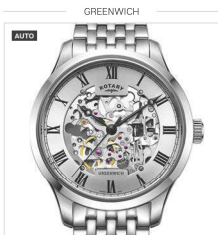

GB05210/05 £349

Case Size 42mm | Water Resistance 50m | Glass Sapphire

GB05210/06 £349

Case Size 42mm | Water Resistance 50m | Glass Sapphire

GB05108/24 £265

Case Size 41.5mm | Water Resistance 100m | Glass Sapphire

GB05108/05 £269

Case Size 41.5mm | Water Resistance 100m | Glass Sapphire

GB05253/02 £269

Case Size 42mm | Water Resistance 50m | Glass Sapphire

GB05215/04 £349

Case Size 42mm | Water Resistance 50m | Glass Sapphire

GB05249/04 NEW £399

Case Size 42mm | Water Resistance 100m | Glass Sapphire

GB02940/06 £289

Case Size 42mm | Water Resistance 50m | Glass Sapphire

GB05109/04 £299

Case Size 43mm | Water Resistance 100m | Glass Sapphire