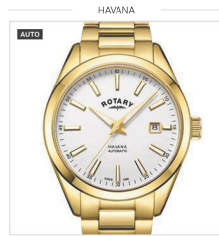

GB02944/06 **NEW** £299

Case Size 42mm | Water Resistance 50m | Glass Sapphire

GB05352/05 **NEW** £299

Case Size 42mm | Water Resistance 50m | Glass Sapphire

GENTS BRACELETS
GOLD PVD

GENTS BRACELETS
GOLD PVD

GB02766/03 £99

Case Size 40mm | Water Resistance 30m | Glass Mineral

GB02766/18 £99

Case Size 40mm | Water Resistance 30m | Glass Mineral

GB05338/21 £135

Case Size 38mm | Water Resistance 50m | Glass Sapphire

GB08413/02 £169

Case Size 40mm | Water Resistance 50m | Glass Sapphire

GB05081/02 £209

Case Size 40mm | Water Resistance 70m | Glass Mineral

GB02941/03 £299

Case Size 42mm | Water Resistance 50m | Glass Sapphire

GB05303/09 £179

Case Size 37mm | Water Resistance 50m | Glass Sapphire

GB05343/02 £179

Case Size 38mm | Water Resistance 50m | Glass Mineral

GB05328/01 £189

Case Size 40mm | Water Resistance 50m | Glass Sapphire