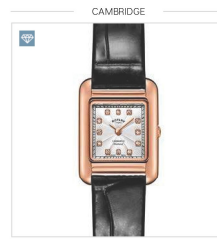

LS05289/70/D £199