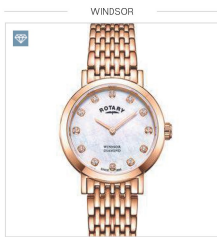

LADIES BRACELETS
ROSE GOLD PVD

LB00767/02 £99

Case Size 29mm | Water Resistance 30m | Glass Mineral

LB05016/02 £109

Case Size 23.5mm | Water Resistance 70m | Glass Mineral

LB05374/41 £159

Case Size 25mm | Water Resistance 50m | Glass Sapphire

LB05096/05/D £239

Case Size 32mm | Water Resistance 50m | Glass Sapphire

LB00901/70/D £169

Case Size 22.8mm | Water Resistance 50m | Glass Sapphire

LB05379/41 £199

Case Size 29mm | Water Resistance 50m | Glass Sapphire

LB08304/01 £199

Case Size 27mm | Water Resistance 30m | Glass Sapphire

LB05279/41 £209

Case Size 29mm | Water Resistance 50m | Glass Sapphire

LB05304/41/D £209

Case Size 27mm | Water Resistance 50m | Glass Sapphire