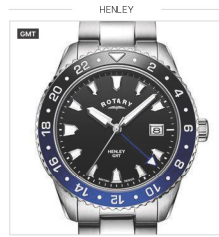

GB05235/04 **NEW** £199

Case Size 42mm | Water Resistance 50m | Glass Sapphire

GB05235/05 £199

Case Size 42mm | Water Resistance 50m | Glass Sapphire

GB05295/04 £199

Case Size 40mm | Water Resistance 100m | Glass Sapphire

GB05280/01 £179

Case Size 28.5mm | Water Resistance 50m | Glass Sapphire

GB08300/01 £179

Case Size 38mm | Water Resistance 30m | Glass Sapphire

GB05083/05 £189

Case Size 42mm | Water Resistance 70m | Glass Mineral

GB05108/30 £225

Case Size 41.5mm | Water Resistance 100m | Glass Sapphire

GB05108/63 **NEW** £225

Case Size 41.5mm | Water Resistance 50m | Glass Sapphire

GB05380/04 **NEW** £245

Case Size 42mm | Water Resistance 100m | Glass Sapphire

GENTS BRACELETS
GENTS STRAPS
LADIES BRACELETS
LADIES STRAPS
POCKET WATCH

GENTS BRACELETS
STAINLESS STEEL

GENTS BRACELETS
STAINLESS STEEL

GB05380/05 £245

Case Size 42mm | Water Resistance 100m | Glass Sapphire