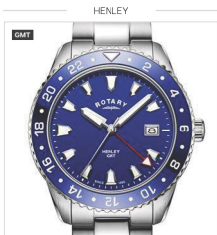

GB05395/02 £249

Case Size 43.5mm | Water Resistance 70m | Glass Sapphire

GB05395/04 £249

Case Size 43.5mm | Water Resistance 70m | Glass Sapphire

GB05350/06 NEW £299

Case Size 42mm | Water Resistance 50m | Glass Sapphire

GB05210/05 £349

Case Size 42mm | Water Resistance 50m | Glass Sapphire

GB05210/06 £349

Case Size 42mm | Water Resistance 50m | Glass Sapphire

GB05108/24 £265

Case Size 41.5mm | Water Resistance 100m | Glass Sapphire

GB05108/05 £269

Case Size 41.5mm | Water Resistance 100m | Glass Sapphire

GB05253/02 £269

Case Size 42mm | Water Resistance 50m | Glass Sapphire

GB05215/04 £349

Case Size 42mm | Water Resistance 50m | Glass Sapphire