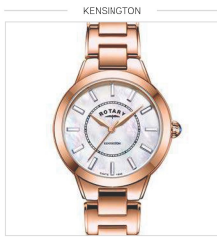

LADIES BRACELETS
GOLD PVD

| | | |
|---|---|---|
| <p>BALMORAL</p>  <p>LB05151/03/D £169</p> <p>Case Size 18.5mm Water Resistance 50m Glass Sapphire</p> | <p>WINDSOR</p>  <p>LB05303/18 £169</p> <p>Case Size 27mm Water Resistance 50m Glass Sapphire</p> | <p>GENERALIST</p>  <p>LB02084/02 £179</p> <p>Case Size 18x21mm Water Resistance 70m Glass Mineral</p> |
| <p>WINDSOR</p>  <p>LB05303/03 £179</p> <p>Case Size 27mm Water Resistance 70m Glass Mineral</p> | <p>ULTRA SLIM</p>  <p>LB08303/01 £199</p> <p>Case Size 27mm Water Resistance 30m Glass Sapphire</p> | |

LADIES BRACELETS
ROSE GOLD PVD

LB00767/02 £99

Case Size 29mm | Water Resistance 30m | Glass Mineral

LB05016/02 £109

Case Size 23.5mm | Water Resistance 70m | Glass Mineral

LB05374/41 £159

Case Size 25mm | Water Resistance 50m | Glass Sapphire

LB05096/05/D £239

Case Size 32mm | Water Resistance 50m | Glass Sapphire

LB00901/70/D £169

Case Size 22.8mm | Water Resistance 50m | Glass Sapphire

LB05379/41 £199

Case Size 29mm | Water Resistance 50m | Glass Sapphire

LB08304/01 £199

Case Size 27mm | Water Resistance 30m | Glass Sapphire

LB05279/41 £209

Case Size 29mm | Water Resistance 50m | Glass Sapphire

LB05304/41/D £209

Case Size 27mm | Water Resistance 50m | Glass Sapphire