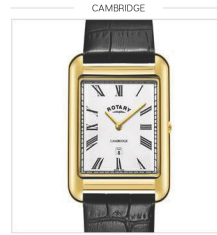

Case Size 41.5mm | Water Resistance 100m | Glass Sapphire

GS05108/04 £229

Case Size 41.5mm | Water Resistance 100m | Glass Sapphire

GS05125/04 NEW £249

Case Size 40mm | Water Resistance 50m | Glass Mineral

GS02940/06 £259

Case Size 42mm | Water Resistance 50m | Glass Sapphire

GENTS STRAPS
GOLD PVD

GENTS STRAPS
GOLD PVD

GS05303/01 £129

Case Size 37mm | Water Resistance 70m | Glass Sapphire

GS05303/09 £129

Case Size 37mm | Water Resistance 50m | Glass Sapphire

GS05303/18 £129

Case Size 37mm | Water Resistance 50m | Glass Sapphire

GS05328/01 £159

Case Size 40mm | Water Resistance 50m | Glass Sapphire

GS05283/01 £169

Case Size 28.5mm | Water Resistance 50m | Glass Sapphire