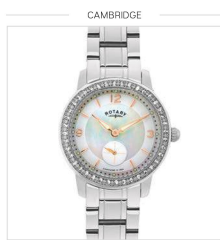

LADIES BRACELETS
STAINLESS STEEL

LB02700/41 £185

Case Size 28mm | Water Resistance 70m | Glass Mineral