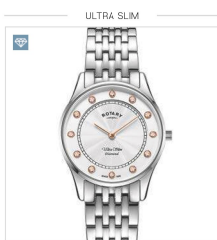

LB08300/01/D £189