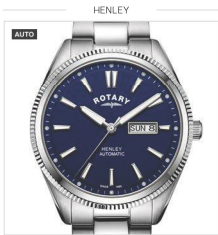

GB05280/01 £179

Case Size 28.5mm | Water Resistance 50m | Glass Sapphire

GB08300/01 £179

Case Size 38mm | Water Resistance 30m | Glass Sapphire

GB05083/05 £189

Case Size 42mm | Water Resistance 70m | Glass Mineral

GB05108/30 £225

Case Size 41.5mm | Water Resistance 100m | Glass Sapphire

GB05108/63 **NEW** £225

Case Size 41.5mm | Water Resistance 50m | Glass Sapphire

GB05380/04 **NEW** £245

Case Size 42mm | Water Resistance 100m | Glass Sapphire

GENTS BRACELETS
GENTS STRAPS
LADIES BRACELETS
LADIES STRAPS
POCKET WATCH

GENTS BRACELETS
STAINLESS STEEL

GENTS BRACELETS
STAINLESS STEEL

GB05380/05 £245

Case Size 42mm | Water Resistance 100m | Glass Sapphire