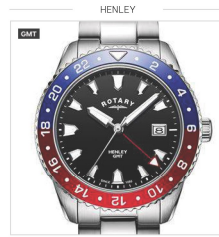

GB05280/01 £179

Case Size 28.5mm | Water Resistance 50m | Glass Sapphire

GB08300/01 £179

Case Size 38mm | Water Resistance 30m | Glass Sapphire

GB05083/05 £189

Case Size 42mm | Water Resistance 70m | Glass Mineral

GB05108/30 £225

Case Size 41.5mm | Water Resistance 100m | Glass Sapphire

GB05108/63 **NEW** £225

Case Size 41.5mm | Water Resistance 50m | Glass Sapphire

GB05380/04 **NEW** £245

Case Size 42mm | Water Resistance 100m | Glass Sapphire