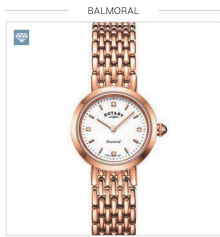

LADIES BRACELETS
GOLD PVD

| | | |
|---|---|---|
| <p>BALMORAL</p>  <p>LB05151/03/D £169</p> <p>Case Size 18.5mm Water Resistance 50m Glass Sapphire</p> | <p>WINDSOR</p>  <p>LB05303/18 £169</p> <p>Case Size 27mm Water Resistance 50m Glass Sapphire</p> | <p>GENERALIST</p>  <p>LB02084/02 £179</p> <p>Case Size 18x21mm Water Resistance 70m Glass Mineral</p> |
| <p>WINDSOR</p>  <p>LB05303/03 £179</p> <p>Case Size 27mm Water Resistance 70m Glass Mineral</p> | <p>ULTRA SLIM</p>  <p>LB08303/01 £199</p> <p>Case Size 27mm Water Resistance 30m Glass Sapphire</p> | |

LADIES BRACELETS
ROSE GOLD PVD

LB00767/02 £99

Case Size 29mm | Water Resistance 30m | Glass Mineral

LB05016/02 £109

Case Size 23.5mm | Water Resistance 70m | Glass Mineral

LB05374/41 £159

Case Size 25mm | Water Resistance 50m | Glass Sapphire

LB05096/05/D £239

Case Size 32mm | Water Resistance 50m | Glass Sapphire

LB00901/70/D £169

Case Size 22.8mm | Water Resistance 50m | Glass Sapphire

LB05379/41 £199

Case Size 29mm | Water Resistance 50m | Glass Sapphire

LB08304/01 £199

Case Size 27mm | Water Resistance 30m | Glass Sapphire

LB05279/41 £209

Case Size 29mm | Water Resistance 50m | Glass Sapphire

LB05304/41/D £209

Case Size 27mm | Water Resistance 50m | Glass Sapphire