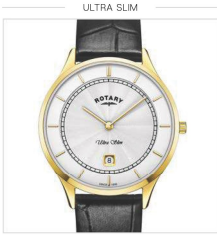

GS05403/03 **NEW** £149

Case Size 36mm | Water Resistance 50m | Glass Mineral

GS05206/70 **NEW** £179

Case Size 38mm | Water Resistance 50m | Glass Mineral

GS05143/03 £249

Case Size 40mm | Water Resistance 50m | Glass Mineral

GS02941/03 £269

Case Size 42mm | Water Resistance 50m | Glass Sapphire

GS08303/02 £149

Case Size 38mm | Water Resistance 30m | Glass Sapphire

GS08303/03 £149

Case Size 38mm | Water Resistance 30m | Glass Sapphire