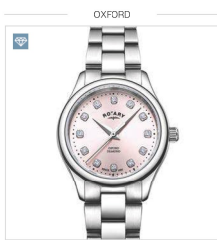

LB05092/07/D £209

Case Size 28mm | Water Resistance 50m | Glass Sapphire