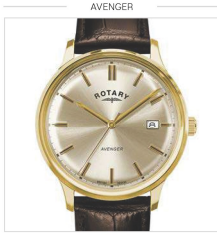

GS05303/18 £129

Case Size 37mm | Water Resistance 50m | Glass Sapphire

GS05328/01 £159

Case Size 40mm | Water Resistance 50m | Glass Sapphire

GS05283/01 £169

Case Size 28.5mm | Water Resistance 50m | Glass Sapphire

GS05333/21 £169

Case Size 40mm | Water Resistance 50m | Glass Sapphire

GS05343/03 £139

Case Size 38mm | Water Resistance 50m | Glass Mineral

GS05313/02 £149

Case Size 40mm | Water Resistance 50m | Glass Sapphire

GS05403/03 **NEW** £149

Case Size 36mm | Water Resistance 50m | Glass Mineral

GS05206/70 **NEW** £179

Case Size 38mm | Water Resistance 50m | Glass Mineral

GS05143/03 £249

Case Size 40mm | Water Resistance 50m | Glass Mineral