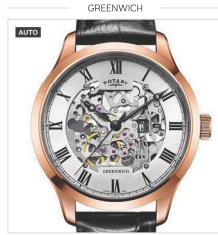

GS05094/02 £119

Case Size 40.5mm | Water Resistance 50m | Glass Sapphire

GS05309/01 £149

Case Size 33x32mm | Water Resistance 70m | Glass Sapphire

GS08304/01 £149

Case Size 38mm | Water Resistance 30m | Glass Sapphire

GS05399/05 £239

Case Size 43.5mm | Water Resistance 70m | Glass Sapphire

GS05144/70 **NEW** £249

Case Size 40mm | Water Resistance 50m | Glass Mineral

GS02942/01 £269

Case Size 42mm | Water Resistance 50m | Glass Sapphire