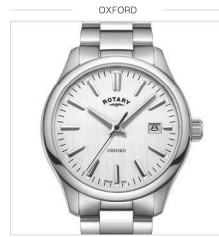

GB02765/04 £89

Case Size 40mm | Water Resistance 30m | Glass Mineral

GB02765/18 £89

Case Size 40mm | Water Resistance 30m | Glass Mineral

GB05290/04 £155

Case Size 40mm | Water Resistance 100m | Glass Sapphire

GB05092/02 £195

Case Size 40mm | Water Resistance 50m | Glass Sapphire

GB05092/04 £195

Case Size 40mm | Water Resistance 50m | Glass Sapphire

GB05092/53 £199

Case Size 40.5mm | Water Resistance 50m | Glass Sapphire