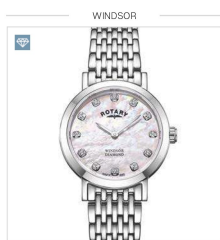

LB05300/07/D £189

Case Size 27mm | Water Resistance 50m | Glass Sapphire