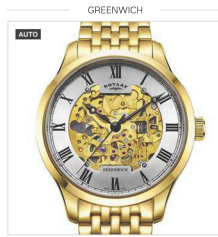

GB02944/06 **NEW** £299

Case Size 42mm | Water Resistance 50m | Glass Sapphire

GB05352/05 **NEW** £299

Case Size 42mm | Water Resistance 50m | Glass Sapphire

GENTS BRACELETS
GOLD PVD

GENTS BRACELETS
GOLD PVD

GB02766/03 £99

Case Size 40mm | Water Resistance 30m | Glass Mineral

GB02766/18 £99

Case Size 40mm | Water Resistance 30m | Glass Mineral

GB05338/21 £135

Case Size 38mm | Water Resistance 50m | Glass Sapphire

GB08413/02 £169

Case Size 40mm | Water Resistance 50m | Glass Sapphire

GB05081/02 £209

Case Size 40mm | Water Resistance 70m | Glass Mineral

GB02941/03 £299

Case Size 42mm | Water Resistance 50m | Glass Sapphire