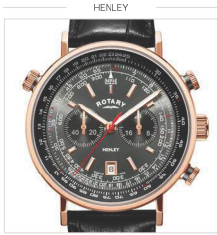

GS05252/02 £289

Case Size 40.5mm | Water Resistance 50m | Glass Sapphire

GS05354/04 £289

Case Size 42mm | Water Resistance 50m | Glass Sapphire

GS05354/05 £289

Case Size 42mm | Water Resistance 50m | Glass Sapphire

GS05237/05 **NEW** £199

Case Size 42mm | Water Resistance 50m | Glass Sapphire

GS05237/20 £199

Case Size 42mm | Water Resistance 50m | Glass Sapphire

GS05319/04 £219

Case Size 41.5mm | Water Resistance 50m | Glass Sapphire