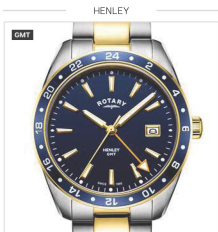

GB05249/04 NEW £399

Case Size 42mm | Water Resistance 100m | Glass Sapphire

GB02940/06 £289

Case Size 42mm | Water Resistance 50m | Glass Sapphire

GB05109/04 £299

Case Size 43mm | Water Resistance 100m | Glass Sapphire

GB05350/05 £299

Case Size 42mm | Water Resistance 50m | Glass Sapphire

GENTS BRACELETS

TWO-TONE GOLD PVD STAINLESS STEEL

GB05291/05 £169

Case Size 40mm | Water Resistance 100m | Glass Sapphire

GB05301/09 £169

Case Size 37mm | Water Resistance 50m | Glass Sapphire

GB05401/06 **NEW** £179

Case Size 36mm | Water Resistance 50m | Glass Mineral

GB05296/05 £219

Case Size 40mm | Water Resistance 100m | Glass Sapphire