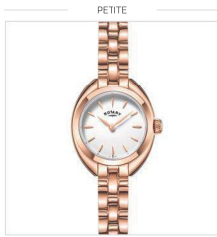

LADIES BRACELETS
GOLD PVD

| | | |
|--|---|--|
| <p>LONDON</p>  <p>LB00766/03 £99</p> <p>Case Size 29mm Water Resistance 30m Glass Mineral</p> | <p>LONDON</p>  <p>LB00766/18 £99</p> <p>Case Size 29mm Water Resistance 30m Glass Mineral</p> | <p>EXPANDER</p>  <p>LB00762 £119</p> <p>Case Size 24mm Water Resistance 30m Glass Mineral</p> |
| <p>CANTERBURY</p>  <p>LB05338/21 £119</p> <p>Case Size 30mm Water Resistance 50m Glass Sapphire</p> | <p>EXPANDER</p>  <p>LB00764/29 £129</p> <p>Case Size 17.5x18mm Water Resistance 30m Glass Mineral</p> | <p>OLIVIE</p>  <p>LB02748/01 £135</p> <p>Case Size 23x25mm Water Resistance 70m Glass Mineral</p> |
| <p>HAVANA</p>  <p>LB05081/02 £139</p> <p>Case Size 30mm Water Resistance 70m Glass Mineral</p> | <p>BALMORAL</p>  <p>LB00900/41/D £169</p> <p>Case Size 22.8mm Water Resistance 50m Glass Sapphire</p> | <p>GENERALIST</p>  <p>LB02543/03 £169</p> <p>Case Size 16.5mm Water Resistance 70m Glass Mineral</p> |

LADIES BRACELETS
GOLD PVD

| | | |
|---|---|---|
| <p>BALMORAL</p>  <p>LB05151/03/D £169</p> <p>Case Size 18.5mm Water Resistance 50m Glass Sapphire</p> | <p>WINDSOR</p>  <p>LB05303/18 £169</p> <p>Case Size 27mm Water Resistance 50m Glass Sapphire</p> | <p>GENERALIST</p>  <p>LB02084/02 £179</p> <p>Case Size 18x21mm Water Resistance 70m Glass Mineral</p> |
| <p>WINDSOR</p>  <p>LB05303/03 £179</p> <p>Case Size 27mm Water Resistance 70m Glass Mineral</p> | <p>ULTRA SLIM</p>  <p>LB08303/01 £199</p> <p>Case Size 27mm Water Resistance 30m Glass Sapphire</p> | |

LADIES BRACELETS
ROSE GOLD PVD

LB00767/02 £99

Case Size 29mm | Water Resistance 30m | Glass Mineral

LB05016/02 £109

Case Size 23.5mm | Water Resistance 70m | Glass Mineral

LB05374/41 £159

Case Size 25mm | Water Resistance 50m | Glass Sapphire

LB05096/05/D £239

Case Size 32mm | Water Resistance 50m | Glass Sapphire

LB00901/70/D £169

Case Size 22.8mm | Water Resistance 50m | Glass Sapphire

LB05379/41 £199

Case Size 29mm | Water Resistance 50m | Glass Sapphire