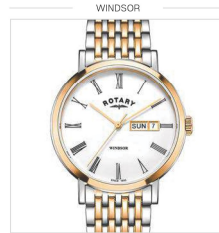

GB05381/05 **NEW** £255

Case Size 42mm | Water Resistance 100m | Glass Sapphire

GB05131/05 £349

Case Size 41.5mm | Water Resistance 100m | Glass Sapphire

GENTS BRACELETS

TWO-TONE ROSE GOLD PVD STAINLESS STEEL

GB05302/01 £139

Case Size 37mm | Water Resistance 50m | Glass Sapphire

GB05342/05 £169

Case Size 38mm | Water Resistance 50m | Glass Mineral

GB05382/04 £255

Case Size 42mm | Water Resistance 100m | Glass Sapphire