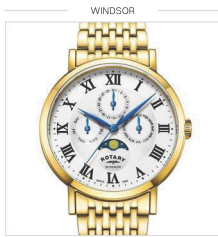

GB02766/03 £99

Case Size 40mm | Water Resistance 30m | Glass Mineral

GB02766/18 £99

Case Size 40mm | Water Resistance 30m | Glass Mineral

GB05338/21 £135

Case Size 38mm | Water Resistance 50m | Glass Sapphire

GB08413/02 £169

Case Size 40mm | Water Resistance 50m | Glass Sapphire

GB05081/02 £209

Case Size 40mm | Water Resistance 70m | Glass Mineral

GB02941/03 £299

Case Size 42mm | Water Resistance 50m | Glass Sapphire

GB05303/09 £179

Case Size 37mm | Water Resistance 50m | Glass Sapphire

GB05343/02 £179

Case Size 38mm | Water Resistance 50m | Glass Mineral

GB05328/01 £189

Case Size 40mm | Water Resistance 50m | Glass Sapphire

GB05283/01 £199

Case Size 28.5mm | Water Resistance 50m | Glass Sapphire

GB05308/03 £199

Case Size 33x32mm | Water Resistance 70m | Glass Mineral

GB08303/01 £199

Case Size 38mm | Water Resistance 30m | Glass Sapphire