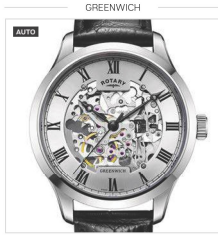

Case Size 41.5mm | Water Resistance 100m | Glass Sapphire

GS05108/04 £229

Case Size 41.5mm | Water Resistance 100m | Glass Sapphire

GS05125/04 NEW £249

Case Size 40mm | Water Resistance 50m | Glass Mineral

GS02940/06 £259

Case Size 42mm | Water Resistance 50m | Glass Sapphire

GENTS STRAPS
GOLD PVD

GENTS STRAPS
GOLD PVD

GS05303/01 £129

Case Size 37mm | Water Resistance 70m | Glass Sapphire

GS05303/09 £129

Case Size 37mm | Water Resistance 50m | Glass Sapphire