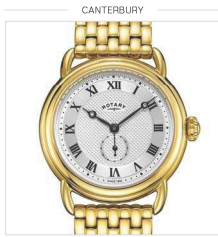

GB05302/01 £139

Case Size 37mm | Water Resistance 50m | Glass Sapphire

GB05342/05 £169

Case Size 38mm | Water Resistance 50m | Glass Mineral

GB05382/04 £255

Case Size 42mm | Water Resistance 100m | Glass Sapphire

GB02944/06 **NEW** £299

Case Size 42mm | Water Resistance 50m | Glass Sapphire

GB05352/05 **NEW** £299

Case Size 42mm | Water Resistance 50m | Glass Sapphire

GENTS BRACELETS
GOLD PVD

GENTS BRACELETS
GOLD PVD

GB02766/03 £99

Case Size 40mm | Water Resistance 30m | Glass Mineral

GB02766/18 £99

Case Size 40mm | Water Resistance 30m | Glass Mineral

GB05338/21 £135

Case Size 38mm | Water Resistance 50m | Glass Sapphire