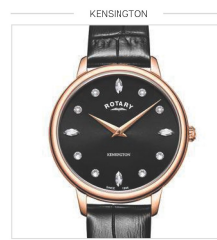

LS05174/04 £159

Case Size 35mm | Water Resistance 50m | Glass Sapphire