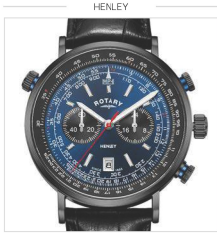

Case Size 43mm | Water Resistance 100m | Glass Sapphire

GS05350/02 £279

Case Size 42mm | Water Resistance 50m | Glass Sapphire

GS05235/05 £189

Case Size 42mm | Water Resistance 50m | Glass Sapphire

GS05238/05 £199

Case Size 42mm | Water Resistance 50m | Glass Sapphire

GS05380/04 £219

Case Size 42mm | Water Resistance 100m | Glass Sapphire

GS05365/70 NEW £279

Case Size 40.5mm | Water Resistance 50m | Glass Sapphire

GS05249/04 £299