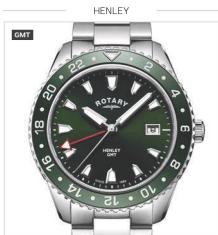

GENTS BRACELETS
GENTS STRAPS
LADIES BRACELETS
LADIES STRAPS
POCKET WATCH

GENTS BRACELETS
STAINLESS STEEL

GENTS BRACELETS
STAINLESS STEEL

GB05380/05 £245

Case Size 42mm | Water Resistance 100m | Glass Sapphire

GB05395/02 £249

Case Size 43.5mm | Water Resistance 70m | Glass Sapphire

GB05395/04 £249

Case Size 43.5mm | Water Resistance 70m | Glass Sapphire

GB05350/06 NEW £299

Case Size 42mm | Water Resistance 50m | Glass Sapphire

GB05210/05 £349

Case Size 42mm | Water Resistance 50m | Glass Sapphire

GB05210/06 £349

Case Size 42mm | Water Resistance 50m | Glass Sapphire

GB05108/24 £265

Case Size 41.5mm | Water Resistance 100m | Glass Sapphire