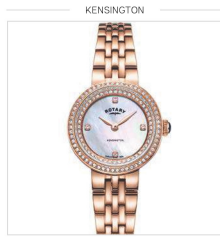

LADIES BRACELETS
ROSE GOLD PVD

LB00767/02 £99

Case Size 29mm | Water Resistance 30m | Glass Mineral

LB05016/02 £109

Case Size 23.5mm | Water Resistance 70m | Glass Mineral

LB05374/41 £159

Case Size 25mm | Water Resistance 50m | Glass Sapphire

LB05096/05/D £239

Case Size 32mm | Water Resistance 50m | Glass Sapphire

LB00901/70/D £169

Case Size 22.8mm | Water Resistance 50m | Glass Sapphire

LB05379/41 £199

Case Size 29mm | Water Resistance 50m | Glass Sapphire