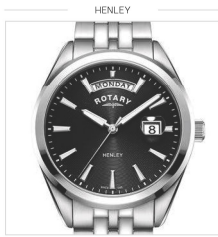

HERITAGE

OWN A PIECE OF ROTARY HISTORY

GS05249/04
£399.00

GS05125/04
£249.00

GS05444/70
£249.00

THE FULL COLLECTION

GENTS BRACELETS
STAINLESS STEEL

GENTS BRACELETS
STAINLESS STEEL

GB02765/04 £89

Case Size 40mm | Water Resistance 30m | Glass Mineral

GB02765/18 £89

Case Size 40mm | Water Resistance 30m | Glass Mineral

GB05290/04 £155

Case Size 40mm | Water Resistance 100m | Glass Sapphire