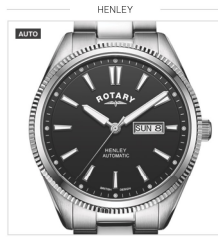

GB05280/01 £179

Case Size 28.5mm | Water Resistance 50m | Glass Sapphire

GB08300/01 £179

Case Size 38mm | Water Resistance 30m | Glass Sapphire

GB05083/05 £189

Case Size 42mm | Water Resistance 70m | Glass Mineral

GB05108/30 £225

Case Size 41.5mm | Water Resistance 100m | Glass Sapphire

GB05108/63 **NEW** £225

Case Size 41.5mm | Water Resistance 50m | Glass Sapphire

GB05380/04 **NEW** £245

Case Size 42mm | Water Resistance 100m | Glass Sapphire