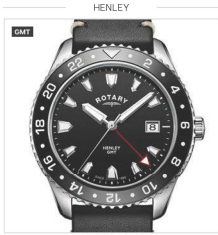

Case Size 43mm | Water Resistance 100m | Glass Sapphire

GS05350/02 £279

Case Size 42mm | Water Resistance 50m | Glass Sapphire

GS05235/05 £189

Case Size 42mm | Water Resistance 50m | Glass Sapphire

GS05238/05 £199

Case Size 42mm | Water Resistance 50m | Glass Sapphire

GS05380/04 £219

Case Size 42mm | Water Resistance 100m | Glass Sapphire

GS05365/70 NEW £279

Case Size 40.5mm | Water Resistance 50m | Glass Sapphire

GS05249/04 £299

Case Size 41.5mm | Water Resistance 100m | Glass Sapphire

GS05108/04 £229

Case Size 41.5mm | Water Resistance 100m | Glass Sapphire

GS05125/04 NEW £249

Case Size 40mm | Water Resistance 50m | Glass Mineral