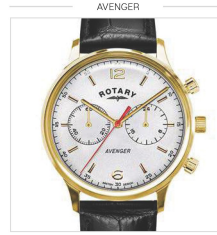

GS05206/70 **NEW** £179

Case Size 38mm | Water Resistance 50m | Glass Mineral