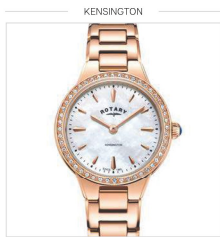

LB05096/05/D £239

Case Size 32mm | Water Resistance 50m | Glass Sapphire

LB00901/70/D £169

Case Size 22.8mm | Water Resistance 50m | Glass Sapphire

LB05379/41 £199

Case Size 29mm | Water Resistance 50m | Glass Sapphire

LB08304/01 £199

Case Size 27mm | Water Resistance 30m | Glass Sapphire

LB05279/41 £209

Case Size 29mm | Water Resistance 50m | Glass Sapphire

LB05304/41/D £209

Case Size 27mm | Water Resistance 50m | Glass Sapphire