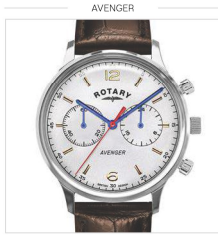

GS05092/02 £149

Case Size 40mm | Water Resistance 50m | Glass Sapphire

GS05390/05 £149

Case Size 40.5mm | Water Resistance 50m | Glass Sapphire

GS05390/20 £149

Case Size 40.5mm | Water Resistance 50m | Glass Sapphire

GS05083/04 £159

Case Size 42mm | Water Resistance 70m | Glass Mineral

GENTS STRAPS
STAINLESS STEEL

GENTS STRAPS
STAINLESS STEEL

GS05083/06 £159

Case Size 42mm | Water Resistance 70m | Glass Mineral

GS05203/04 NEW £169

Case Size 38mm | Water Resistance 50m | Glass Mineral

GS05203/70 NEW £169

Case Size 38mm | Water Resistance 50m | Glass Mineral

GS02940/30 NEW £259

Case Size 42mm | Water Resistance 50m | Glass Sapphire

GS05115/04 £279

Case Size 43mm | Water Resistance 100m | Glass Sapphire

GS05350/02 £279

Case Size 42mm | Water Resistance 50m | Glass Sapphire

GS05235/05 £189

Case Size 42mm | Water Resistance 50m | Glass Sapphire

GS05238/05 £199