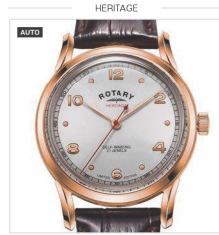

GS05094/02 £119

Case Size 40.5mm | Water Resistance 50m | Glass Sapphire

GS05309/01 £149

Case Size 33x32mm | Water Resistance 70m | Glass Sapphire

GS08304/01 £149

Case Size 38mm | Water Resistance 30m | Glass Sapphire

GS05399/05 £239

Case Size 43.5mm | Water Resistance 70m | Glass Sapphire

GS05144/70 **NEW** £249

Case Size 40mm | Water Resistance 50m | Glass Mineral

GS02942/01 £269

Case Size 42mm | Water Resistance 50m | Glass Sapphire