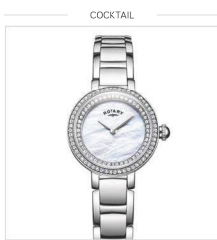

LB05085/41 £189

Case Size 25mm | Water Resistance 70m | Glass Mineral