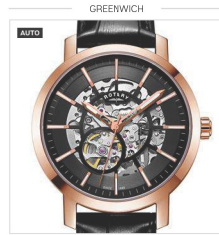

GS05394/16 £159

Case Size 40.5mm | Water Resistance 50m | Glass Sapphire

GS05084/06 £169

Case Size 42mm | Water Resistance 70m | Glass Mineral

GS05284/70 £169

Case Size 28.5mm | Water Resistance 50m | Glass Sapphire

GS05252/02 £289

Case Size 40.5mm | Water Resistance 50m | Glass Sapphire

GS05354/04 £289

Case Size 42mm | Water Resistance 50m | Glass Sapphire

GS05354/05 £289

Case Size 42mm | Water Resistance 50m | Glass Sapphire