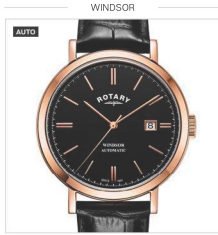

GS05394/16 £159

Case Size 40.5mm | Water Resistance 50m | Glass Sapphire

GS05084/06 £169

Case Size 42mm | Water Resistance 70m | Glass Mineral

GS05284/70 £169

Case Size 28.5mm | Water Resistance 50m | Glass Sapphire

GS05252/02 £289

Case Size 40.5mm | Water Resistance 50m | Glass Sapphire

GS05354/04 £289

Case Size 42mm | Water Resistance 50m | Glass Sapphire

GS05354/05 £289

Case Size 42mm | Water Resistance 50m | Glass Sapphire

GS05237/05 **NEW** £199

Case Size 42mm | Water Resistance 50m | Glass Sapphire

GS05237/20 £199

Case Size 42mm | Water Resistance 50m | Glass Sapphire

GS05319/04 £219

Case Size 41.5mm | Water Resistance 50m | Glass Sapphire