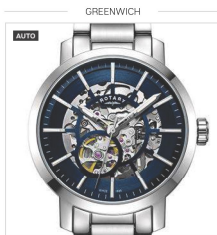

GB05108/05 £269

Case Size 41.5mm | Water Resistance 100m | Glass Sapphire

GB05253/02 £269

Case Size 42mm | Water Resistance 50m | Glass Sapphire

GB05215/04 £349

Case Size 42mm | Water Resistance 50m | Glass Sapphire

GB05249/04 NEW £399

Case Size 42mm | Water Resistance 100m | Glass Sapphire

GB02940/06 £289

Case Size 42mm | Water Resistance 50m | Glass Sapphire

GB05109/04 £299

Case Size 43mm | Water Resistance 100m | Glass Sapphire

GB05350/05 £299

Case Size 42mm | Water Resistance 50m | Glass Sapphire

GENTS BRACELETS

TWO-TONE GOLD PVD STAINLESS STEEL

GB05291/05 £169

Case Size 40mm | Water Resistance 100m | Glass Sapphire

GB05301/09 £169