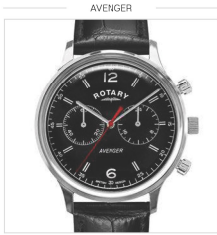

GS05092/02 £149

Case Size 40mm | Water Resistance 50m | Glass Sapphire

GS05390/05 £149

Case Size 40.5mm | Water Resistance 50m | Glass Sapphire

GS05390/20 £149

Case Size 40.5mm | Water Resistance 50m | Glass Sapphire

GS05083/04 £159

Case Size 42mm | Water Resistance 70m | Glass Mineral

GENTS STRAPS
STAINLESS STEEL

GENTS STRAPS
STAINLESS STEEL

GS05083/06 £159

Case Size 42mm | Water Resistance 70m | Glass Mineral

GS05203/04 NEW £169

Case Size 38mm | Water Resistance 50m | Glass Mineral

GS05203/70 NEW £169

Case Size 38mm | Water Resistance 50m | Glass Mineral

GS02940/30 NEW £259

Case Size 42mm | Water Resistance 50m | Glass Sapphire

GS05115/04 £279