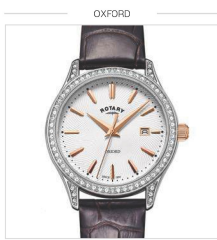

LS05092/02 £155

Case Size 32mm | Water Resistance 50m | Glass Sapphire