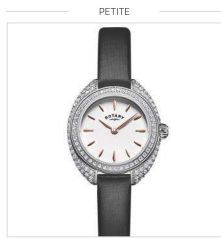

LS05087/02 £189