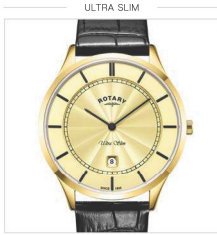

GS02941/03 £269

Case Size 42mm | Water Resistance 50m | Glass Sapphire

GS08303/02 £149

Case Size 38mm | Water Resistance 30m | Glass Sapphire

GS08303/03 £149

Case Size 38mm | Water Resistance 30m | Glass Sapphire