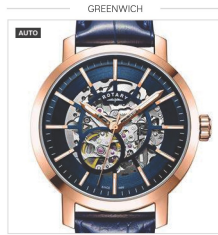

GS05394/16 £159

Case Size 40.5mm | Water Resistance 50m | Glass Sapphire

GS05084/06 £169

Case Size 42mm | Water Resistance 70m | Glass Mineral

GS05284/70 £169

Case Size 28.5mm | Water Resistance 50m | Glass Sapphire

GS05252/02 £289

Case Size 40.5mm | Water Resistance 50m | Glass Sapphire

GS05354/04 £289

Case Size 42mm | Water Resistance 50m | Glass Sapphire

GS05354/05 £289

Case Size 42mm | Water Resistance 50m | Glass Sapphire