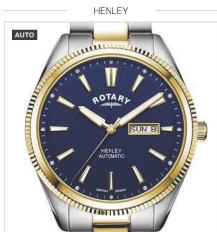

Case Size 37mm | Water Resistance 50m | Glass Sapphire

GB05401/06 **NEW** £179

Case Size 36mm | Water Resistance 50m | Glass Mineral

GB05296/05 £219

Case Size 40mm | Water Resistance 100m | Glass Sapphire

GB05381/05 **NEW** £255

Case Size 42mm | Water Resistance 100m | Glass Sapphire

GB05131/05 £349

Case Size 41.5mm | Water Resistance 100m | Glass Sapphire

GENTS BRACELETS

TWO-TONE ROSE GOLD PVD STAINLESS STEEL