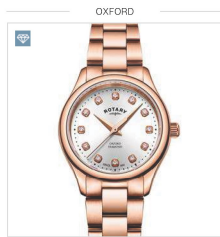

LB05096/05/D £239

Case Size 32mm | Water Resistance 50m | Glass Sapphire

LB00901/70/D £169

Case Size 22.8mm | Water Resistance 50m | Glass Sapphire

LB05379/41 £199

Case Size 29mm | Water Resistance 50m | Glass Sapphire

LB08304/01 £199

Case Size 27mm | Water Resistance 30m | Glass Sapphire

LB05279/41 £209

Case Size 29mm | Water Resistance 50m | Glass Sapphire

LB05304/41/D £209

Case Size 27mm | Water Resistance 50m | Glass Sapphire

LB05096/02/D £229

Case Size 28mm | Water Resistance 50m | Glass Sapphire

LADIES BRACELETS
ROSE GOLD PVD

GENTS' BRACELETS | GENTS' STRAPS | LADIES' BRACELETS | LADIES' STRAPS | POCHETS AND GOLD

LADIES STRAPS
STAINLESS STEEL