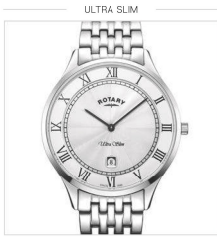

GB05235/04 **NEW** £199

Case Size 42mm | Water Resistance 50m | Glass Sapphire

GB05235/05 £199

Case Size 42mm | Water Resistance 50m | Glass Sapphire

GB05295/04 £199

Case Size 40mm | Water Resistance 100m | Glass Sapphire

GB05280/01 £179

Case Size 28.5mm | Water Resistance 50m | Glass Sapphire

GB08300/01 £179

Case Size 38mm | Water Resistance 30m | Glass Sapphire

GB05083/05 £189

Case Size 42mm | Water Resistance 70m | Glass Mineral