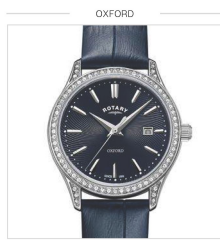

LS05092/05 £155

Case Size 32mm | Water Resistance 50m | Glass Sapphire