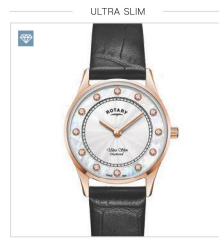

LS08304/41/D £169

Case Size 27mm | Water Resistance 50m | Glass Sapphire