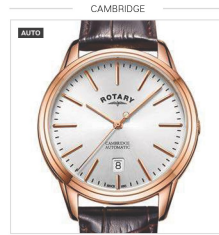

GS05399/05 £239

Case Size 43.5mm | Water Resistance 70m | Glass Sapphire

GS05144/70 **NEW** £249

Case Size 40mm | Water Resistance 50m | Glass Mineral

GS02942/01 £269

Case Size 42mm | Water Resistance 50m | Glass Sapphire

GS05394/16 £159

Case Size 40.5mm | Water Resistance 50m | Glass Sapphire

GS05084/06 £169

Case Size 42mm | Water Resistance 70m | Glass Mineral

GS05284/70 £169

Case Size 28.5mm | Water Resistance 50m | Glass Sapphire

GS05252/02 £289

Case Size 40.5mm | Water Resistance 50m | Glass Sapphire

GS05354/04 £289

Case Size 42mm | Water Resistance 50m | Glass Sapphire

GS05354/05 £289

Case Size 42mm | Water Resistance 50m | Glass Sapphire

GS05237/05 **NEW** £199

Case Size 42mm | Water Resistance 50m | Glass Sapphire

GS05237/20 £199

Case Size 42mm | Water Resistance 50m | Glass Sapphire

GS05319/04 £219

Case Size 41.5mm | Water Resistance 50m | Glass Sapphire