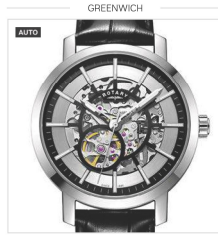

Case Size 38mm | Water Resistance 50m | Glass Mineral

GS05203/70 NEW £169

Case Size 38mm | Water Resistance 50m | Glass Mineral

GS02940/30 NEW £259

Case Size 42mm | Water Resistance 50m | Glass Sapphire

GS05115/04 £279

Case Size 43mm | Water Resistance 100m | Glass Sapphire

GS05350/02 £279

Case Size 42mm | Water Resistance 50m | Glass Sapphire

GS05235/05 £189

Case Size 42mm | Water Resistance 50m | Glass Sapphire

GS05238/05 £199