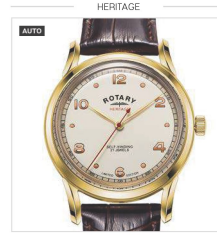

GS05303/18 £129

Case Size 37mm | Water Resistance 50m | Glass Sapphire

GS05328/01 £159

Case Size 40mm | Water Resistance 50m | Glass Sapphire

GS05283/01 £169

Case Size 28.5mm | Water Resistance 50m | Glass Sapphire

GS05333/21 £169

Case Size 40mm | Water Resistance 50m | Glass Sapphire

GS05343/03 £139

Case Size 38mm | Water Resistance 50m | Glass Mineral

GS05313/02 £149

Case Size 40mm | Water Resistance 50m | Glass Sapphire

GS05403/03 **NEW** £149

Case Size 36mm | Water Resistance 50m | Glass Mineral

GS05206/70 **NEW** £179

Case Size 38mm | Water Resistance 50m | Glass Mineral

GS05143/03 £249

Case Size 40mm | Water Resistance 50m | Glass Mineral