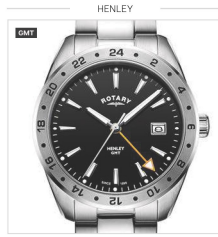

GB05092/02 £195

Case Size 40mm | Water Resistance 50m | Glass Sapphire

GB05092/04 £195

Case Size 40mm | Water Resistance 50m | Glass Sapphire

GB05092/53 £199

Case Size 40.5mm | Water Resistance 50m | Glass Sapphire

GB05290/70 £155

Case Size 40mm | Water Resistance 100m | Glass Sapphire

GB05300/66 £159

Case Size 37mm | Water Resistance 50m | Glass Sapphire

GB05400/05 **NEW** £159

Case Size 36mm | Water Resistance 50m | Glass Mineral

GB05235/04 **NEW** £199

Case Size 42mm | Water Resistance 50m | Glass Sapphire

GB05235/05 £199

Case Size 42mm | Water Resistance 50m | Glass Sapphire

GB05295/04 £199

Case Size 40mm | Water Resistance 100m | Glass Sapphire

GB05280/01 £179

Case Size 28.5mm | Water Resistance 50m | Glass Sapphire

GB08300/01 £179

Case Size 38mm | Water Resistance 30m | Glass Sapphire

GB05083/05 £189

Case Size 42mm | Water Resistance 70m | Glass Mineral