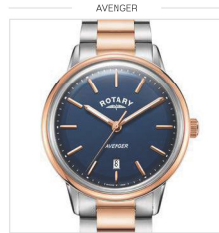

Case Size 37mm | Water Resistance 50m | Glass Sapphire

GB05401/06 **NEW** £179

Case Size 36mm | Water Resistance 50m | Glass Mineral

GB05296/05 £219

Case Size 40mm | Water Resistance 100m | Glass Sapphire

GB05381/05 **NEW** £255

Case Size 42mm | Water Resistance 100m | Glass Sapphire

GB05131/05 £349

Case Size 41.5mm | Water Resistance 100m | Glass Sapphire

GENTS BRACELETS

TWO-TONE ROSE GOLD PVD STAINLESS STEEL

GB05302/01 £139

Case Size 37mm | Water Resistance 50m | Glass Sapphire

GB05342/05 £169

Case Size 38mm | Water Resistance 50m | Glass Mineral

GB05382/04 £255

Case Size 42mm | Water Resistance 100m | Glass Sapphire