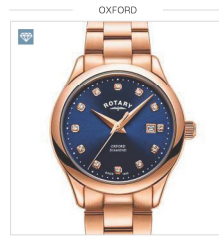

LADIES BRACELETS
ROSE GOLD PVD

LB00767/02 £99

Case Size 29mm | Water Resistance 30m | Glass Mineral

LB05016/02 £109

Case Size 23.5mm | Water Resistance 70m | Glass Mineral

LB05374/41 £159

Case Size 25mm | Water Resistance 50m | Glass Sapphire

LB05096/05/D £239

Case Size 32mm | Water Resistance 50m | Glass Sapphire

LB00901/70/D £169

Case Size 22.8mm | Water Resistance 50m | Glass Sapphire

LB05379/41 £199

Case Size 29mm | Water Resistance 50m | Glass Sapphire

LB08304/01 £199

Case Size 27mm | Water Resistance 30m | Glass Sapphire

LB05279/41 £209

Case Size 29mm | Water Resistance 50m | Glass Sapphire

LB05304/41/D £209

Case Size 27mm | Water Resistance 50m | Glass Sapphire