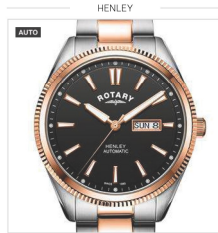

GB05381/05 **NEW** £255

Case Size 42mm | Water Resistance 100m | Glass Sapphire

GB05131/05 £349

Case Size 41.5mm | Water Resistance 100m | Glass Sapphire

GENTS BRACELETS

TWO-TONE ROSE GOLD PVD STAINLESS STEEL

GB05302/01 £139

Case Size 37mm | Water Resistance 50m | Glass Sapphire

GB05342/05 £169

Case Size 38mm | Water Resistance 50m | Glass Mineral

GB05382/04 £255

Case Size 42mm | Water Resistance 100m | Glass Sapphire