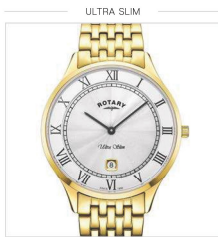

GB05303/09 £179

Case Size 37mm | Water Resistance 50m | Glass Sapphire

GB05343/02 £179

Case Size 38mm | Water Resistance 50m | Glass Mineral

GB05328/01 £189

Case Size 40mm | Water Resistance 50m | Glass Sapphire

GB05283/01 £199

Case Size 28.5mm | Water Resistance 50m | Glass Sapphire

GB05308/03 £199

Case Size 33x32mm | Water Resistance 70m | Glass Mineral

GB08303/01 £199

Case Size 38mm | Water Resistance 30m | Glass Sapphire