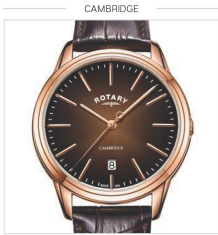

GS05094/02 £119

Case Size 40.5mm | Water Resistance 50m | Glass Sapphire

GS05309/01 £149

Case Size 33x32mm | Water Resistance 70m | Glass Sapphire

GS08304/01 £149

Case Size 38mm | Water Resistance 30m | Glass Sapphire

GS05399/05 £239

Case Size 43.5mm | Water Resistance 70m | Glass Sapphire

GS05144/70 **NEW** £249

Case Size 40mm | Water Resistance 50m | Glass Mineral

GS02942/01 £269

Case Size 42mm | Water Resistance 50m | Glass Sapphire

GS05394/16 £159

Case Size 40.5mm | Water Resistance 50m | Glass Sapphire

GS05084/06 £169

Case Size 42mm | Water Resistance 70m | Glass Mineral

GS05284/70 £169

Case Size 28.5mm | Water Resistance 50m | Glass Sapphire