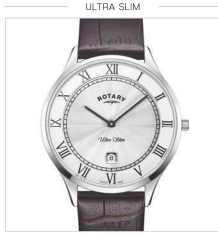

Case Size 40mm | Water Resistance 50m | Glass Sapphire

GS05092/04 £149

Case Size 40mm | Water Resistance 50m | Glass Sapphire

GS05092/53 £149

Case Size 40.5mm | Water Resistance 50m | Glass Sapphire

GS05280/01 £149

Case Size 28.5mm | Water Resistance 50m | Glass Sapphire

GS05400/05 NEW £139

Case Size 36mm | Water Resistance 50m | Glass Mineral

GS05400/06 NEW £139

Case Size 36mm | Water Resistance 50m | Glass Mineral

GS08300/01 £139

Case Size 38mm | Water Resistance 30m | Glass Sapphire

GS05280/02 £149

Case Size 28.5mm | Water Resistance 50m | Glass Sapphire

GS05280/70 £149

Case Size 28.5mm | Water Resistance 50m | Glass Sapphire