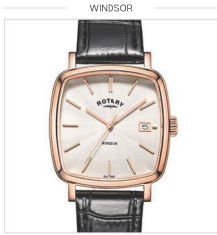

GS02941/03 £269

Case Size 42mm | Water Resistance 50m | Glass Sapphire

GS08303/02 £149

Case Size 38mm | Water Resistance 30m | Glass Sapphire

GS08303/03 £149

Case Size 38mm | Water Resistance 30m | Glass Sapphire

GS08413/03 £149

Case Size 40mm | Water Resistance 50m | Glass Sapphire

GS05368/70 **NEW** £289

Case Size 40.5mm | Water Resistance 50m | Glass Sapphire

GENTS STRAPS
ROSE GOLD PVD

GENTS STRAPS
ROSE GOLD PVD

GS05094/02 £119

Case Size 40.5mm | Water Resistance 50m | Glass Sapphire

GS05309/01 £149

Case Size 33x32mm | Water Resistance 70m | Glass Sapphire

GS08304/01 £149

Case Size 38mm | Water Resistance 30m | Glass Sapphire