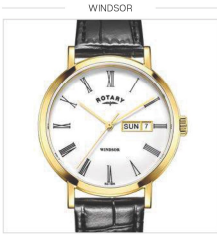

Case Size 41.5mm | Water Resistance 100m | Glass Sapphire

GS05108/04 £229

Case Size 41.5mm | Water Resistance 100m | Glass Sapphire

GS05125/04 NEW £249

Case Size 40mm | Water Resistance 50m | Glass Mineral

GS02940/06 £259

Case Size 42mm | Water Resistance 50m | Glass Sapphire

GENTS STRAPS
GOLD PVD

GENTS STRAPS
GOLD PVD

GS05303/01 £129

Case Size 37mm | Water Resistance 70m | Glass Sapphire

GS05303/09 £129

Case Size 37mm | Water Resistance 50m | Glass Sapphire