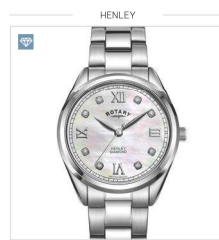

LADIES BRACELETS
STAINLESS STEEL

LB05110/07/D NEW £219

Case Size 30mm | Water Resistance 50m | Glass Sapphire