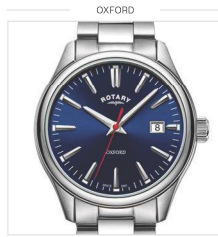

GB02765/04 £89

Case Size 40mm | Water Resistance 30m | Glass Mineral

GB02765/18 £89

Case Size 40mm | Water Resistance 30m | Glass Mineral

GB05290/04 £155

Case Size 40mm | Water Resistance 100m | Glass Sapphire

GB05092/02 £195

Case Size 40mm | Water Resistance 50m | Glass Sapphire

GB05092/04 £195

Case Size 40mm | Water Resistance 50m | Glass Sapphire

GB05092/53 £199

Case Size 40.5mm | Water Resistance 50m | Glass Sapphire