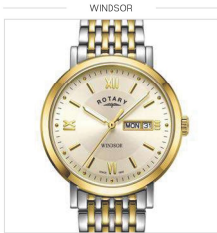

GB05350/05 £299

Case Size 42mm | Water Resistance 50m | Glass Sapphire

GENTS BRACELETS

TWO-TONE GOLD PVD STAINLESS STEEL

GB05291/05 £169

Case Size 40mm | Water Resistance 100m | Glass Sapphire

GB05301/09 £169