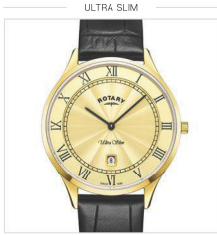

GS05403/03 **NEW** £149

Case Size 36mm | Water Resistance 50m | Glass Mineral

GS05206/70 **NEW** £179

Case Size 38mm | Water Resistance 50m | Glass Mineral

GS05143/03 £249

Case Size 40mm | Water Resistance 50m | Glass Mineral

GS02941/03 £269

Case Size 42mm | Water Resistance 50m | Glass Sapphire

GS08303/02 £149

Case Size 38mm | Water Resistance 30m | Glass Sapphire

GS08303/03 £149

Case Size 38mm | Water Resistance 30m | Glass Sapphire