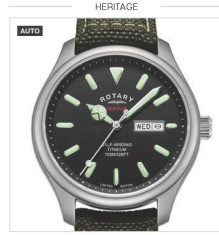

Case Size 42mm | Water Resistance 50m | Glass Sapphire

GS05380/04 £219

Case Size 42mm | Water Resistance 100m | Glass Sapphire

GS05365/70 NEW £279

Case Size 40.5mm | Water Resistance 50m | Glass Sapphire

GS05249/04 £299

Case Size 41.5mm | Water Resistance 100m | Glass Sapphire

GS05108/04 £229

Case Size 41.5mm | Water Resistance 100m | Glass Sapphire

GS05125/04 NEW £249

Case Size 40mm | Water Resistance 50m | Glass Mineral