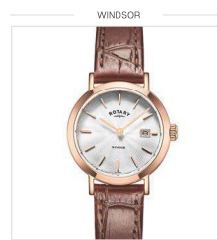

LS05304/02 £95

Case Size 27mm | Water Resistance 70m | Glass Mineral