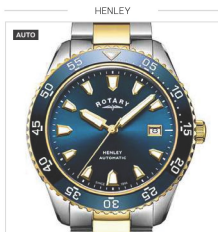

Case Size 37mm | Water Resistance 50m | Glass Sapphire

GB05401/06 **NEW** £179

Case Size 36mm | Water Resistance 50m | Glass Mineral

GB05296/05 £219

Case Size 40mm | Water Resistance 100m | Glass Sapphire

GB05381/05 **NEW** £255

Case Size 42mm | Water Resistance 100m | Glass Sapphire

GB05131/05 £349

Case Size 41.5mm | Water Resistance 100m | Glass Sapphire

GENTS BRACELETS

TWO-TONE ROSE GOLD PVD STAINLESS STEEL