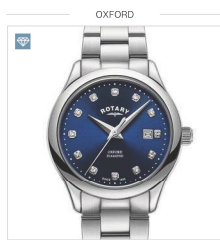

LB05092/05/D £219

Case Size 32mm | Water Resistance 50m | Glass Sapphire