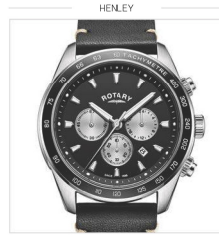

GS05083/04 £159

Case Size 42mm | Water Resistance 70m | Glass Mineral

GENTS STRAPS
STAINLESS STEEL

GENTS STRAPS
STAINLESS STEEL

GS05083/06 £159

Case Size 42mm | Water Resistance 70m | Glass Mineral

GS05203/04 NEW £169

Case Size 38mm | Water Resistance 50m | Glass Mineral

GS05203/70 NEW £169

Case Size 38mm | Water Resistance 50m | Glass Mineral

GS02940/30 NEW £259

Case Size 42mm | Water Resistance 50m | Glass Sapphire

GS05115/04 £279

Case Size 43mm | Water Resistance 100m | Glass Sapphire

GS05350/02 £279

Case Size 42mm | Water Resistance 50m | Glass Sapphire

GS05235/05 £189

Case Size 42mm | Water Resistance 50m | Glass Sapphire

GS05238/05 £199