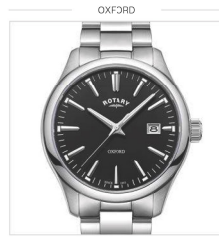

GB02765/04 £89

Case Size 40mm | Water Resistance 30m | Glass Mineral

GB02765/18 £89

Case Size 40mm | Water Resistance 30m | Glass Mineral

GB05290/04 £155

Case Size 40mm | Water Resistance 100m | Glass Sapphire

GB05092/02 £195

Case Size 40mm | Water Resistance 50m | Glass Sapphire

GB05092/04 £195

Case Size 40mm | Water Resistance 50m | Glass Sapphire

GB05092/53 £199

Case Size 40.5mm | Water Resistance 50m | Glass Sapphire