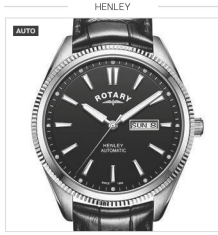

Case Size 38mm | Water Resistance 50m | Glass Mineral

GS05203/70 NEW £169

Case Size 38mm | Water Resistance 50m | Glass Mineral

GS02940/30 NEW £259

Case Size 42mm | Water Resistance 50m | Glass Sapphire

GS05115/04 £279

Case Size 43mm | Water Resistance 100m | Glass Sapphire

GS05350/02 £279

Case Size 42mm | Water Resistance 50m | Glass Sapphire

GS05235/05 £189

Case Size 42mm | Water Resistance 50m | Glass Sapphire

GS05238/05 £199

Case Size 42mm | Water Resistance 50m | Glass Sapphire

GS05380/04 £219

Case Size 42mm | Water Resistance 100m | Glass Sapphire

GS05365/70 NEW £279

Case Size 40.5mm | Water Resistance 50m | Glass Sapphire

GS05249/04 £299