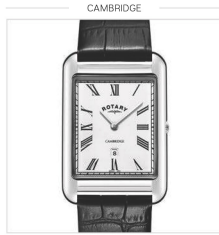

GENTS STRAPS
STAINLESS STEEL

GENTS STRAPS
STAINLESS STEEL

GS02424/21 £115

Case Size 38mm | Water Resistance 70m | Glass Sapphire

GS05300/01 £119

Case Size 37mm | Water Resistance 70m | Glass Sapphire

GS05310/01 £139

Case Size 40mm | Water Resistance 50m | Glass Sapphire

GS05092/04 £149

Case Size 40mm | Water Resistance 50m | Glass Sapphire

GS05092/53 £149

Case Size 40.5mm | Water Resistance 50m | Glass Sapphire

GS05280/01 £149

Case Size 28.5mm | Water Resistance 50m | Glass Sapphire

GS05400/05 NEW £139

Case Size 36mm | Water Resistance 50m | Glass Mineral

GS05400/06 NEW £139

Case Size 36mm | Water Resistance 50m | Glass Mineral