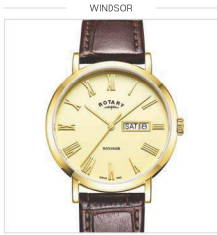

GS02940/06 £259

Case Size 42mm | Water Resistance 50m | Glass Sapphire

GENTS STRAPS
GOLD PVD

GENTS STRAPS
GOLD PVD

GS05303/01 £129

Case Size 37mm | Water Resistance 70m | Glass Sapphire

GS05303/09 £129

Case Size 37mm | Water Resistance 50m | Glass Sapphire

GS05303/18 £129

Case Size 37mm | Water Resistance 50m | Glass Sapphire

GS05328/01 £159

Case Size 40mm | Water Resistance 50m | Glass Sapphire

GS05283/01 £169

Case Size 28.5mm | Water Resistance 50m | Glass Sapphire