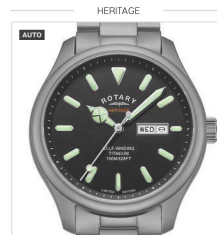

GB05108/05 £269

Case Size 41.5mm | Water Resistance 100m | Glass Sapphire

GB05253/02 £269

Case Size 42mm | Water Resistance 50m | Glass Sapphire

GB05215/04 £349

Case Size 42mm | Water Resistance 50m | Glass Sapphire

GB05249/04 NEW £399

Case Size 42mm | Water Resistance 100m | Glass Sapphire

GB02940/06 £289

Case Size 42mm | Water Resistance 50m | Glass Sapphire

GB05109/04 £299

Case Size 43mm | Water Resistance 100m | Glass Sapphire