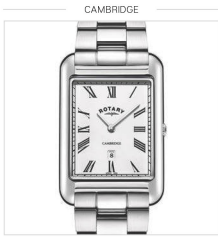

GB05235/04 **NEW** £199

Case Size 42mm | Water Resistance 50m | Glass Sapphire

GB05235/05 £199

Case Size 42mm | Water Resistance 50m | Glass Sapphire

GB05295/04 £199

Case Size 40mm | Water Resistance 100m | Glass Sapphire

GB05280/01 £179

Case Size 28.5mm | Water Resistance 50m | Glass Sapphire

GB08300/01 £179

Case Size 38mm | Water Resistance 30m | Glass Sapphire

GB05083/05 £189

Case Size 42mm | Water Resistance 70m | Glass Mineral