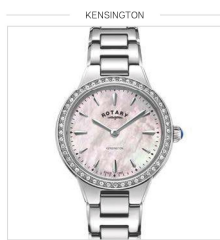

LB05275/07 £189

Case Size 29mm | Water Resistance 50m | Glass Sapphire